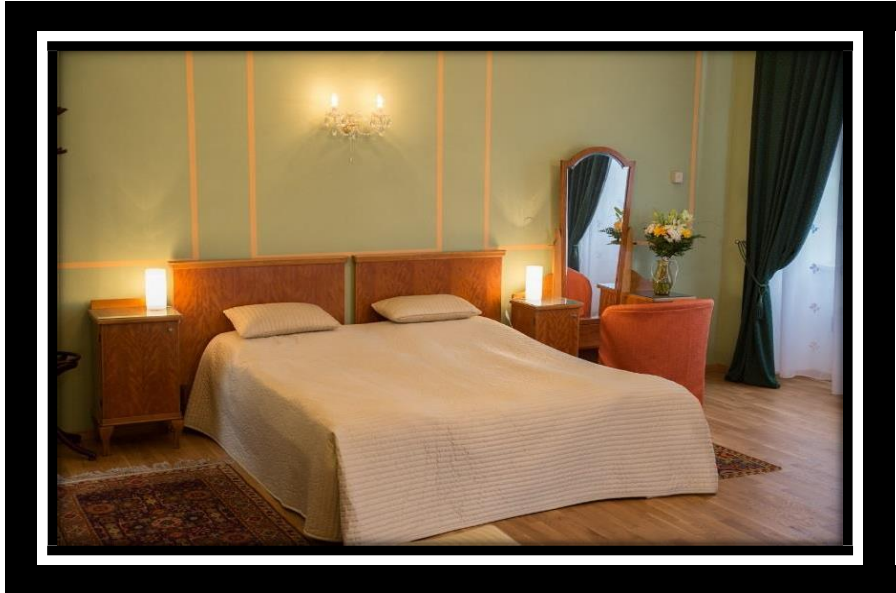

ACCOMMODATION

SMALL HISTORICAL CHATEAU

A pleasant stay is assured by a small Chateau providing accommodation with a garden and a terrace. A continental breakfast is available every morning. Lunch and dinner are served in restaurant of Chateau where you can taste Czech cuisine. Prague is around 50 km from the Chateau. To follow some pictures of Chateau and rooms.