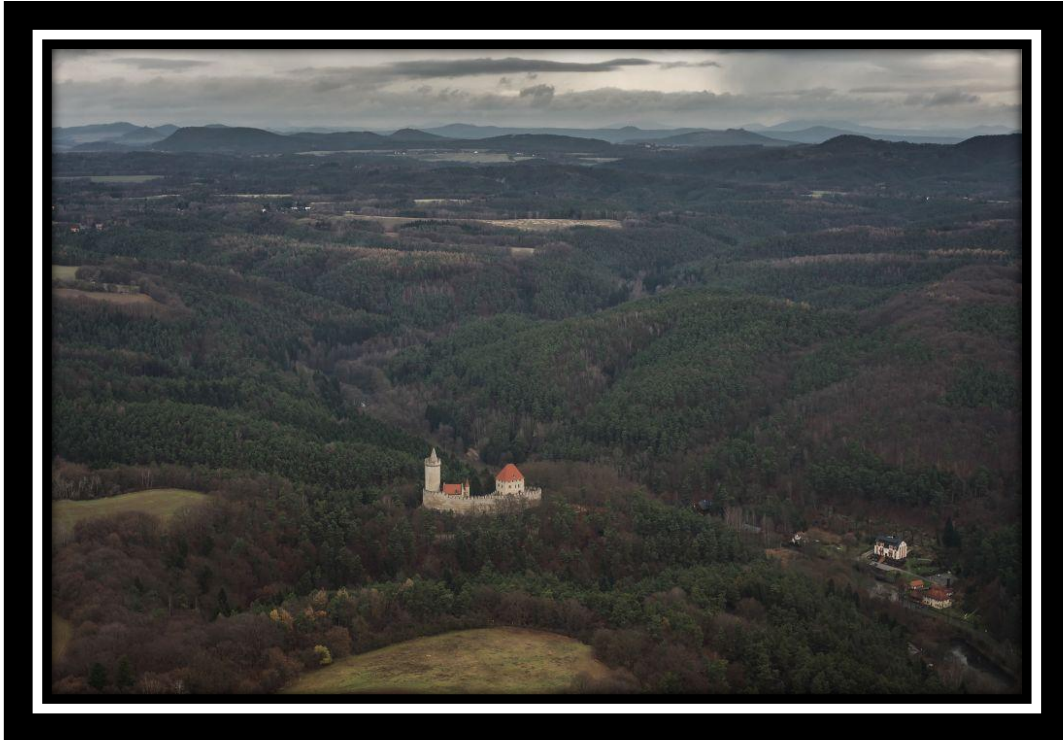

ST HUBERTUS HUNTING TOURS

MOUFLON HUNTING IN THE CZECH REPUBLIC 2018 ***AMAZING OPEN HUNTING GROUNDS IN CENTRAL BOHEMIA***

THE HUNTING AREA

The hunting grounds with an extension of around 2500 hectares are located in one of the most fine-looking natural area of the Czech Republic with hills, rock faces and an old castles. The hunting area is mainly covered with mixed forests and rock faces that are a perfect habitat for mouflons. These are wild grounds for real hunters. As you know the mouflon is a shrewd and very agile animal and the hunting days are not easy at all assuring a great hunting experience.